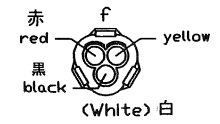

A B C D E F G H

Model :  
ACE-MA-X52W  
Version : A

PART NO.	4412MAX52W01A
MODEL NO.	ACE-MA85-X52-JP
VERSION	A (2015/6/01)
FOR	AW STANDARD

億昇電子有限公司  
ACEWELL INTERNATIONAL CO., LTD.

A B C D E F G H