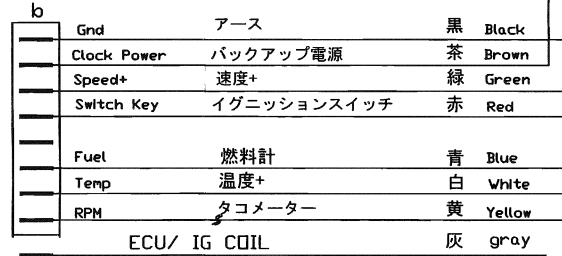

A B C D E F G H

Model :  
ACE-MA-X52W  
Version : A

PART NO.	4412MAX52W01A
MODEL NO.	ACE-MA85-X52-JP
VERSION	A (2015/6/01)
FOR	AW STANDARD

億昇電子有限公司  
ACEWELL INTERNATIONAL CO., LTD.

A B C D E F G H