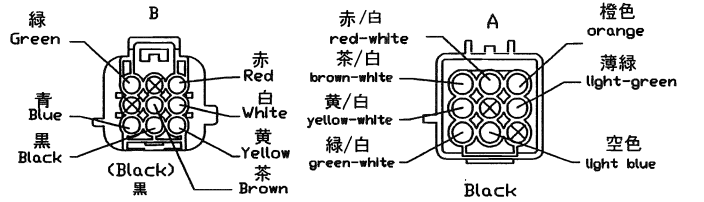

A B C D E F G H

Model :  
ACE-MA-X52W  
Version : A

PART NO.	4412MAX52W01A
MODEL NO.	ACE-MA85-X52-JP
VERSION	A (2015/6/01)
FOR	AW STANDARD

億昇電子有限公司  
ACEWELL INTERNATIONAL CO., LTD.

A B C D E F G H