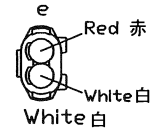

A B C D E F G H

Model :  
ACE-MA-X52W  
Version : A

PART NO.	4412MAX52W01A
MODEL NO.	ACE-MA85-X52-JP
VERSION	A (2015/6/01)
FOR	AW STANDARD

億昇電子有限公司  
ACEWELL INTERNATIONAL CO., LTD.

A B C D E F G H