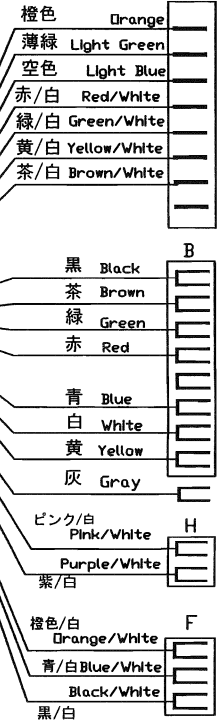

A B C D E F G H

Model :  
ACE-MA-X52W  
Version : A

PART NO.	4412MAX52W01A
MODEL NO.	ACE-MA85-X52-JP
VERSION	A (2015/6/01)
FOR	AW STANDARD

億昇電子有限公司  
ACEWELL INTERNATIONAL CO., LTD.

A B C D E F G H