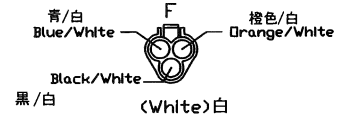

A B C D E F G H

Model :  
ACE-MA-X52W  
Version : A

PART NO.	4412MAX52W01A
MODEL NO.	ACE-MA85-X52-JP
VERSION	A (2015/6/01)
FOR	AW STANDARD

億昇電子有限公司  
ACEWELL INTERNATIONAL CO., LTD.

A B C D E F G H