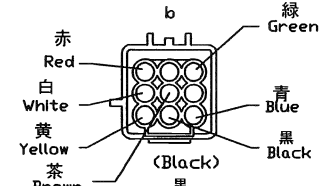

A B C D E F G H

Model :  
ACE-MA-X52W  
Version : A

PART NO.	4412MAX52W01A
MODEL NO.	ACE-MA85-X52-JP
VERSION	A (2015/6/01)
FOR	AW STANDARD

億昇電子有限公司  
ACEWELL INTERNATIONAL CO., LTD.

A B C D E F G H