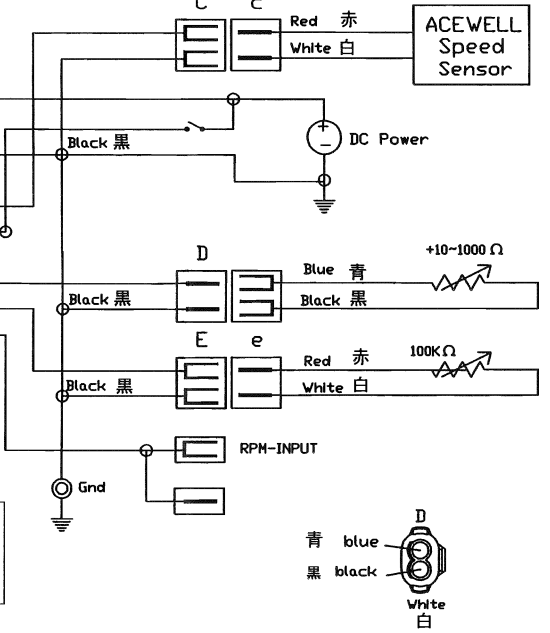

A B C D E F G H

Model :  
ACE-MA-X52W  
Version : A

PART NO.	4412MAX52W01A
MODEL NO.	ACE-MA85-X52-JP
VERSION	A (2015/6/01)
FOR	AW STANDARD

億昇電子有限公司  
ACEWELL INTERNATIONAL CO., LTD.

A B C D E F G H