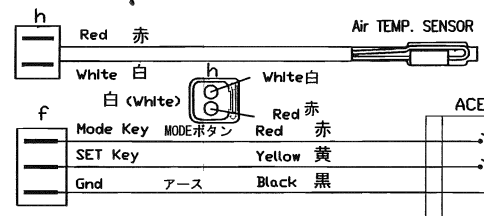

A B C D E F G H

Model :  
ACE-MA-X52W  
Version : A

PART NO.	4412MAX52W01A
MODEL NO.	ACE-MA85-X52-JP
VERSION	A (2015/6/01)
FOR	AW STANDARD

億昇電子有限公司  
ACEWELL INTERNATIONAL CO., LTD.

A B C D E F G H