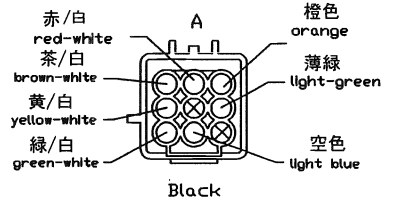

A B C D E F G H

Model :  
ACE-MA-X52W  
Version : A

PART NO.	4412MAX52W01A
MODEL NO.	ACE-MA85-X52-JP
VERSION	A (2015/6/01)
FOR	AW STANDARD

億昇電子有限公司  
ACEWELL INTERNATIONAL CO., LTD.

A B C D E F G H