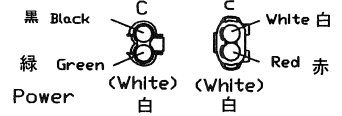

A B C D E F G H

Model :  
ACE-MA-X52W  
Version : A

PART NO.	4412MAX52W01A
MODEL NO.	ACE-MA85-X52-JP
VERSION	A (2015/6/01)
FOR	AW STANDARD

億昇電子有限公司  
ACEWELL INTERNATIONAL CO., LTD.

A B C D E F G H