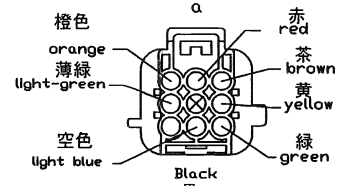

A B C D E F G H

Model :  
ACE-MA-X52W  
Version : A

PART NO.	4412MAX52W01A
MODEL NO.	ACE-MA85-X52-JP
VERSION	A (2015/6/01)
FOR	AW STANDARD

億昇電子有限公司  
ACEWELL INTERNATIONAL CO., LTD.

A B C D E F G H