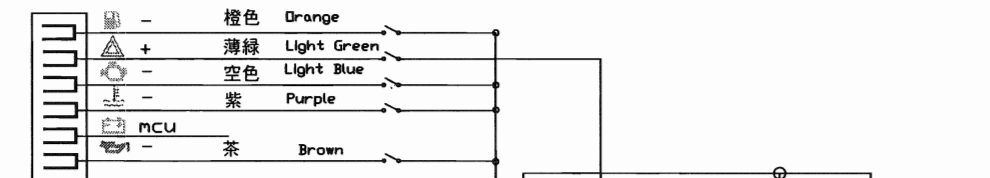

Model :
CA85-X52
Version : A

PART NO.	4412CARP2W01A
MODEL NO.	CA85-X52-RPM
VERSION	A (2015/4/20)
FOR	AW STANDARD
億昇電子有限公司 ACEWELL INTERNATIONAL CO., LTD.	