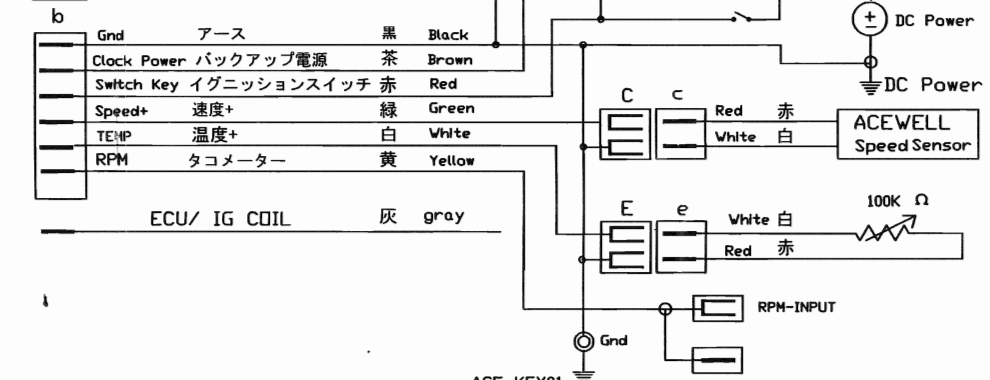

Model :
CA85-X52
Version : A

PART NO.	4412CARP2W01A
MODEL NO.	CA85-X52-RPM
VERSION	A (2015/4/20)
FOR	AW STANDARD
億昇電子有限公司 ACEWELL INTERNATIONAL CO., LTD.	