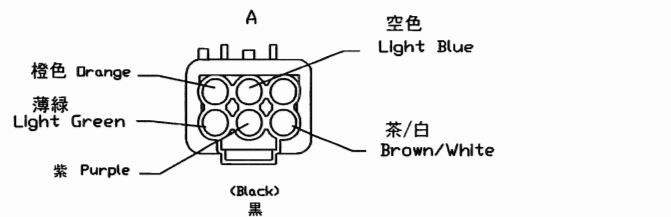

Model :
CA85-X52
Version : A

PART NO.	4412CARP2W01A
MODEL NO.	CA85-X52-RPM
VERSION	A (2015/4/20)
FOR	AW STANDARD
億昇電子有限公司 ACEWELL INTERNATIONAL CO., LTD.	