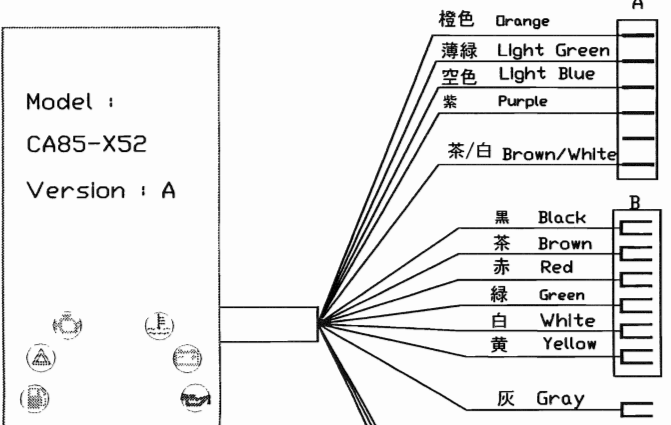

Model :
CA85-X52
Version : A

PART NO.	4412CARP2W01A
MODEL NO.	CA85-X52-RPM
VERSION	A (2015/4/20)
FOR	AW STANDARD
億昇電子有限公司 ACEWELL INTERNATIONAL CO., LTD.	