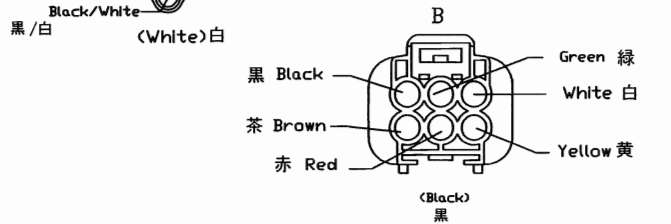

Model :
CA85-X52
Version : A

PART NO.	4412CARP2W01A
MODEL NO.	CA85-X52-RPM
VERSION	A (2015/4/20)
FOR	AW STANDARD
億昇電子有限公司 ACEWELL INTERNATIONAL CO., LTD.	