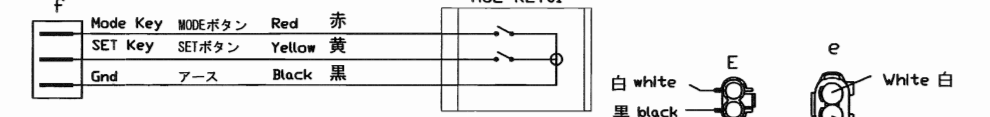

Model :
CA85-X52
Version : A

PART NO.	4412CARP2W01A
MODEL NO.	CA85-X52-RPM
VERSION	A (2015/4/20)
FOR	AW STANDARD
億昇電子有限公司 ACEWELL INTERNATIONAL CO., LTD.	