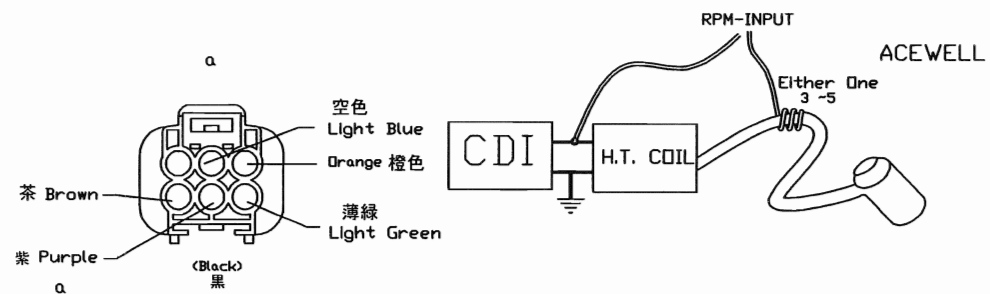

Model :
CA85-X52
Version : A

PART NO.	4412CARP2W01A
MODEL NO.	CA85-X52-RPM
VERSION	A (2015/4/20)
FOR	AW STANDARD
億昇電子有限公司 ACEWELL INTERNATIONAL CO., LTD.	