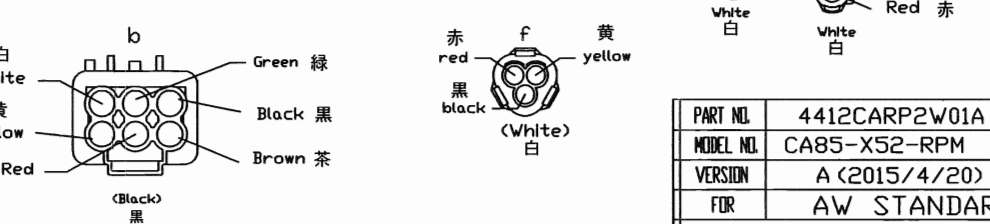

Model :
CA85-X52
Version : A

PART NO.	4412CARP2W01A
MODEL NO.	CA85-X52-RPM
VERSION	A (2015/4/20)
FOR	AW STANDARD
億昇電子有限公司 ACEWELL INTERNATIONAL CO., LTD.	